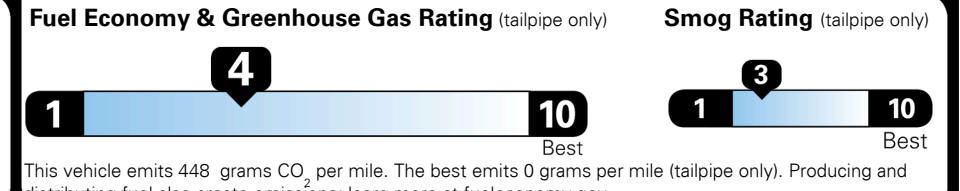

GENESIS WARRANTY

- 5-year/60,000-mile New Vehicle Warranty*
- 10-year/100,000-mile Powertrain Warranty*
- 7-year/Unlimited-mile Anti-perforation Warranty*
- Limited warranties, see dealer for details

Full Tank of Gas

Manufacturer's Suggested Retail Price: $70,850.00

ADDED FEATURES:

SOLD TO: UT015
MURDOCK HYUNDAI MURRAY, LLC
4646 SOUTH STATE STREET
MURRAY UT 84107

SHIPPED TO: UT015

Inland Freight & Handling : $995.00

VIN: KMHG34JA1JU046558	ENGINE: G6DPJA012286	EXTERIOR COLOR: VICTORIA BLACK	INTERIOR/SEAT COLOR: BLACK/BLACK
MODEL: E1422A65	PORT OF ENTRY: PT	TRANSPORT: TRUCK	ACCESSORY WEIGHT: 26 lbs./ 12 kgs.

TOTAL PRICE: $71,845.00

EMISSIONS:
This vehicle is certified to meet emission requirements in all 50 states

EPA DOT Fuel Economy and Environment

Gasoline Vehicle

Fuel Economy

20 MPG
combined city/hwy

17 MPG
city

24 MPG
highway

5.0 gallons per 100 miles

Large Cars range from 14 to 104 MPG. The best vehicle rates 136 MPGe.

You spend $3,750
more in fuel costs over 5 years compared to the average new vehicle.

Annual fuel cost $2,100

Actual results will vary for many reasons, including driving conditions and how you drive and maintain your vehicle. The average new vehicle gets 27 MPG and costs $6,750 to fuel over 5 years. Cost estimates are based on 15,000 miles per year at $ 2.40 per gallon. MPGe is miles per gasoline gallon equivalent. Vehicle emissions are a significant cause of climate change and smog.

fueleconomy.gov
Calculate personalized estimates and compare vehicles

Smartphone QR Code

GOVERNMENT 5-STAR SAFETY RATINGS

This vehicle has not been rated by the government for overall vehicle score, frontal crash, side crash or rollover risk.

Source: National Highway Traffic Safety Administration (NHTSA).
www.safercar.gov or 1-888-327-4236

Manufacturer's suggested retail price includes manufacturer's recommended pre-delivery service. Gasoline license and title fees state and local taxes and dealer installed options and accessories are not included in the manufacturer's suggested retail price. This label has been affixed to this vehicle by Hyundai Motor America, pursuant to the requirements of 15 U.S.C. 1231 et seq. which prohibits its removal or alteration prior to delivery to the ultimate purchaser.

PARTS CONTENT INFORMATION

FOR VEHICLES IN THIS CARLINE: U.S./CANADIAN PARTS CONTENT: 2 %

MAJOR SOURCES OF FOREIGN PARTS CONTENT: KOREA: 82 %

FOR THIS VEHICLE: FINAL ASSEMBLY POINT: ULSAN, KOREA

COUNTRY OF ORIGIN:

ENGINE: KOREA TRANSMISSION: KOREA

Note: Parts content does not include final assembly, distribution, or other non-parts costs.